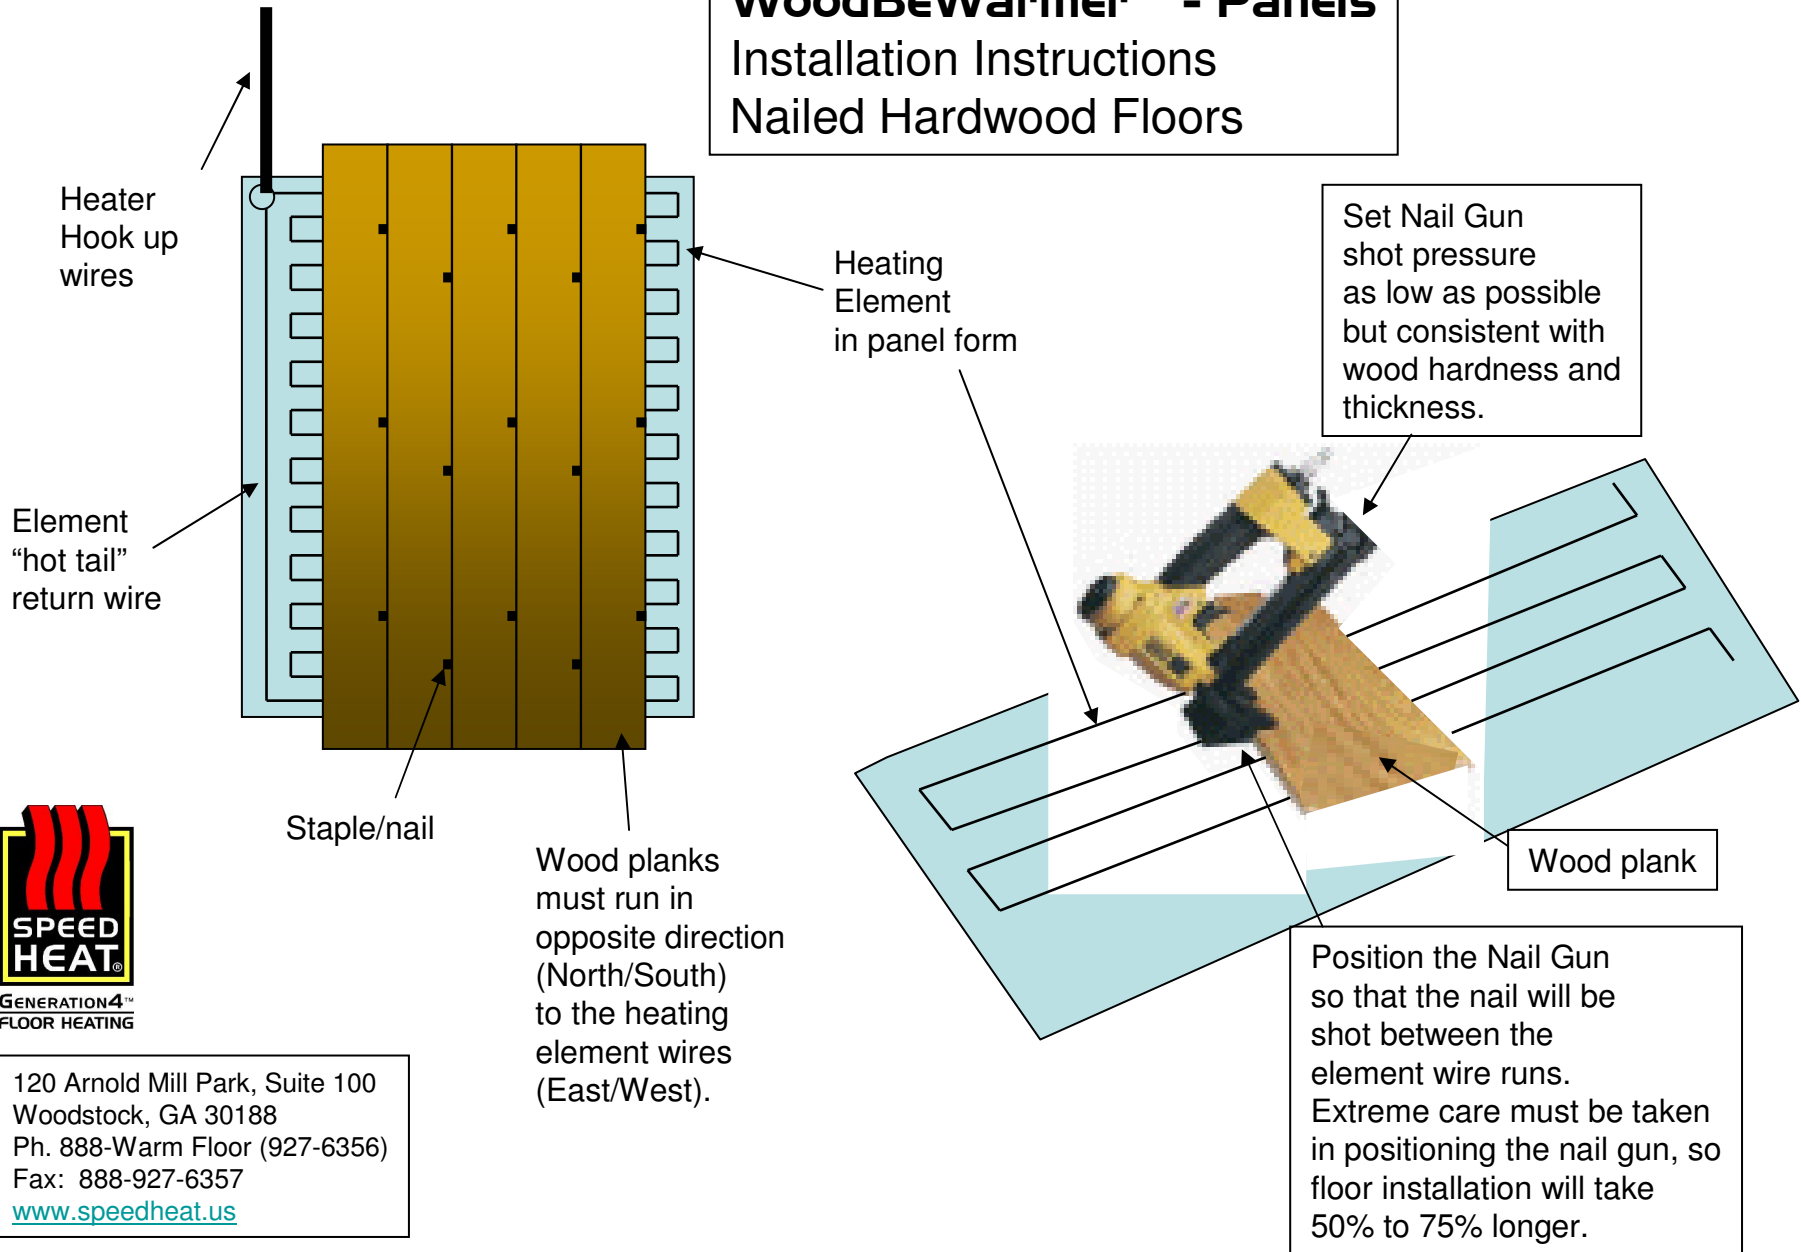

SPEEDHEAT® WoodBeWarmer™ - Panels

Installation Instructions Nailed Hardwood Floors

120 Arnold Mill Park, Suite 100
Woodstock, GA 30188
Ph. 888-Warm Floor (927-6356)
Fax: 888-927-6357
www.speedheat.us